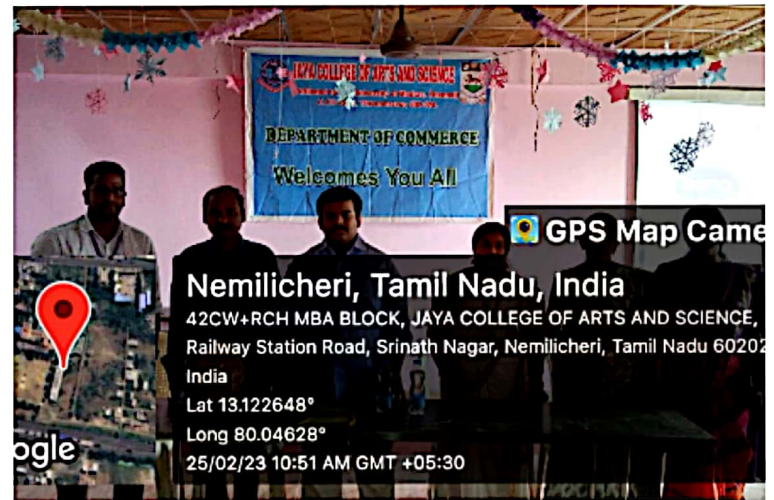

GPS Map Camera
Nemilicheri, Tamil Nadu, India
42CW+RCH MBA BLOCK, JAYA COLLEGE OF ARTS AND SCIENCE,
Railway Station Road, Srinath Nagar, Nemilicheri, Tamil Nadu 60202
India
Lat 13.122648°
Long 80.04628°
25/02/23 10:51 AM GMT +05:30