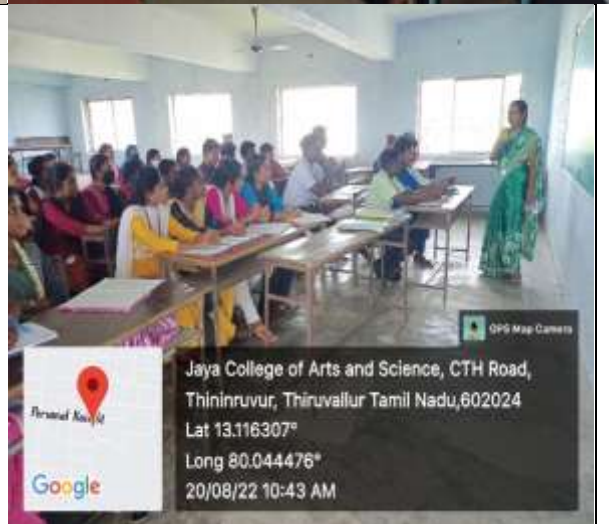

CAMPUS VIEW

Class Rooms

ICT CLESS ROOMS

Jaya College of Arts and Science, CTH
Thiniruvur, Thiruvallur Tamil Nadu, 602
Lat 13.116307°
Long 80.044476°
24/08/22 02:41 PM

Jaya College of Arts and Science, CTH
Thiniruvur, Thiruvallur Tamil Nadu, 602
Lat 13.116307°
Long 80.044476°
24/08/22 03:07 PM